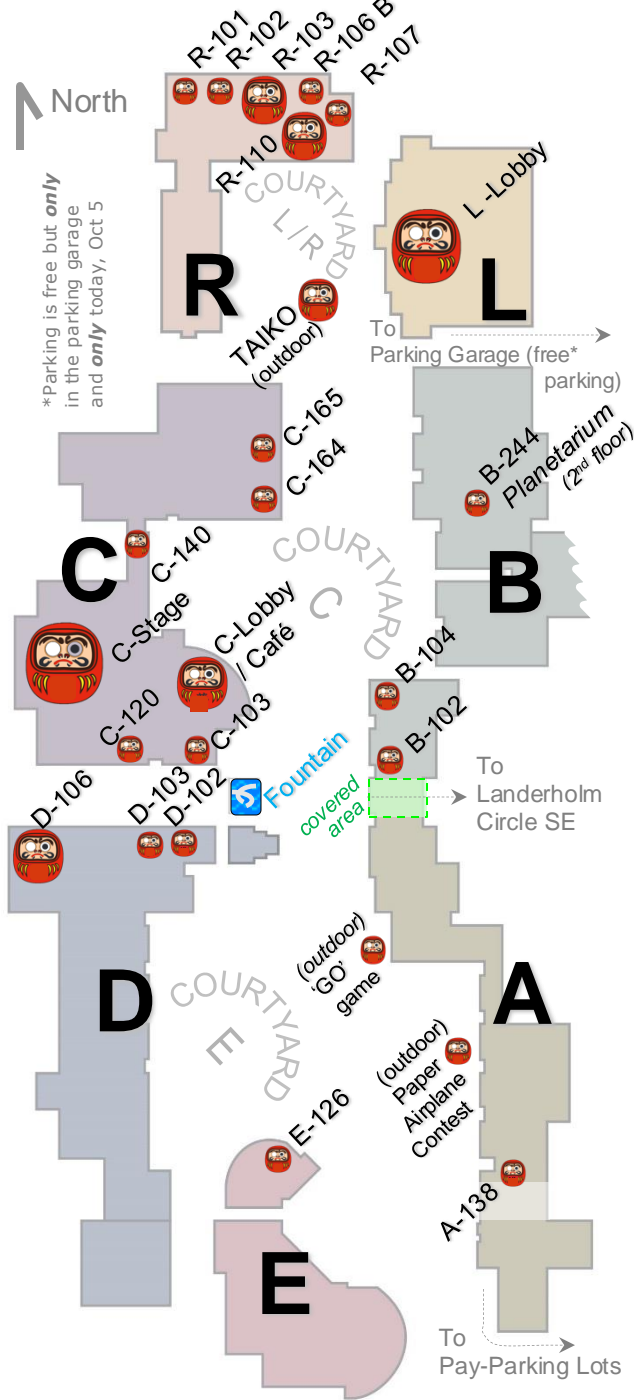

2024 BC Japan Week - Festival Day Program

Schedule of Events

(all-day exhibits and activities = see reverse or bit.ly/2024JapanWeekSaturday)

10:15	DORAYAKI Making workshop 1	C-165	1:15	Paper Airplane Contest (kids)	E-Courtyard
10:15	Paper Airplane Contest (kids)	E-Courtyard	1:15	IAI (martial art)	C-Stage
10:30	Shakuhachi (flute) performance	D-106	1:15	DORAYAKI making workshop 3	C-165
10:30	Arm Wrestling Demonstration	C-Stage	1:45	SHAKUHACHI workshop	D-106
11:00	"Godzilla" (1954) (movie w/English sub.)	B-104	1:45	Calligraphy workshop 2	R-102
11:00	JET Program (Scholarships to Japan)	B-102	2:00	TŌKAIDŌ (2,000 yrs of Japanese history)	C-140
11:00	WW2 Incarceration of Japanese-Amer.	C-140	2:00	"Godzilla" (1954) (movie w/English sub.)	B-104
11:00	MANGA drawing workshop	R-102	2:00	TAIKO drummers (KOKON Taiko)	L Courtyard
11:00	WASHOKU (J. cuisine) & Longevity	D-102	2:00~3:00	Japanese Choirs: Echo Chorus, Evergreen Glee Club, Sing S'mores	C-Stage
11:00	Paper Airplane Contest (teens)	E-Courtyard	2:30	Paper Airplane Contest (teens)	E-Courtyard
11:00	IKEBANA (flower arranging) demo	D-106	2:30	WW2 Experiences of Nikkei Soldiers	D-102
11:15	NAGINATA (martial arts)	C-Stage	2:30	FUROSHIKI workshop	B-102
11:30	MIMIBUNKO 1 (Puppet show in Japanese)	A-138	2:45	Story time (in English) + Constellation show (in English)	B-244
11:45	KENDO (martial art)	C-Stage	2:45	DORAYAKI making workshop 4	C-165
11:45	DORAYAKI making workshop 2	C-165	3:00	Mako and Munjuru (music & dance)	C-Stage
12:00	TAIKO drummers (School of TAIKO)	L-Courtyard	3:00	Okinawan TAIKO performance	L Courtyard
12:15	KAMISHIBAI story time (in Jpnse)	B-102	3:00	GUNDAM & GUNPLA Workshop	R-102
12:15	Naginata vs Kendo (martial arts)	C-Stage	3:00	Tea Ceremony demo 2 (Omotesenke)	D-106
12:30	TAIKO "trial" (School of TAIKO)	L-Courtyard	3:15	Publishing a Board Game in Japan	C-140
12:30	Japanese Business Etiquette	C-140	3:30	KABUKI Academy (music & dance)	C-Stage
12:30	Nutrition for muscle building	D-102	3:30	Paper Airplane Contest (adults)	E-Courtyard
12:30	Paper Airplane Contest (adults)	E-Courtyard	3:45	Story time (in Japanese) + Constellation show (in English)	B-244
12:30	Tea Ceremony demo 1 (Omotesenke)	D-106	4:00	HANAKO (School Life in Japan)	B-102
12:30	Calligraphy Workshop 1	R-102	4:15	COSPLAY (コスプレ) Contest	C-stage
12:45	Japan Trivia Contest	B-104	4:15	DORAYAKI making workshop 5	C-165
12:45	JODO (martial arts)	C-Stage	4:30	MIMIBUNKO 2 (Puppet show in Japanese)	A-138
1:00	KENDAMA Contest	C-Courtyard			
1:00	SHIATSU (finger pressure massage)	B-102