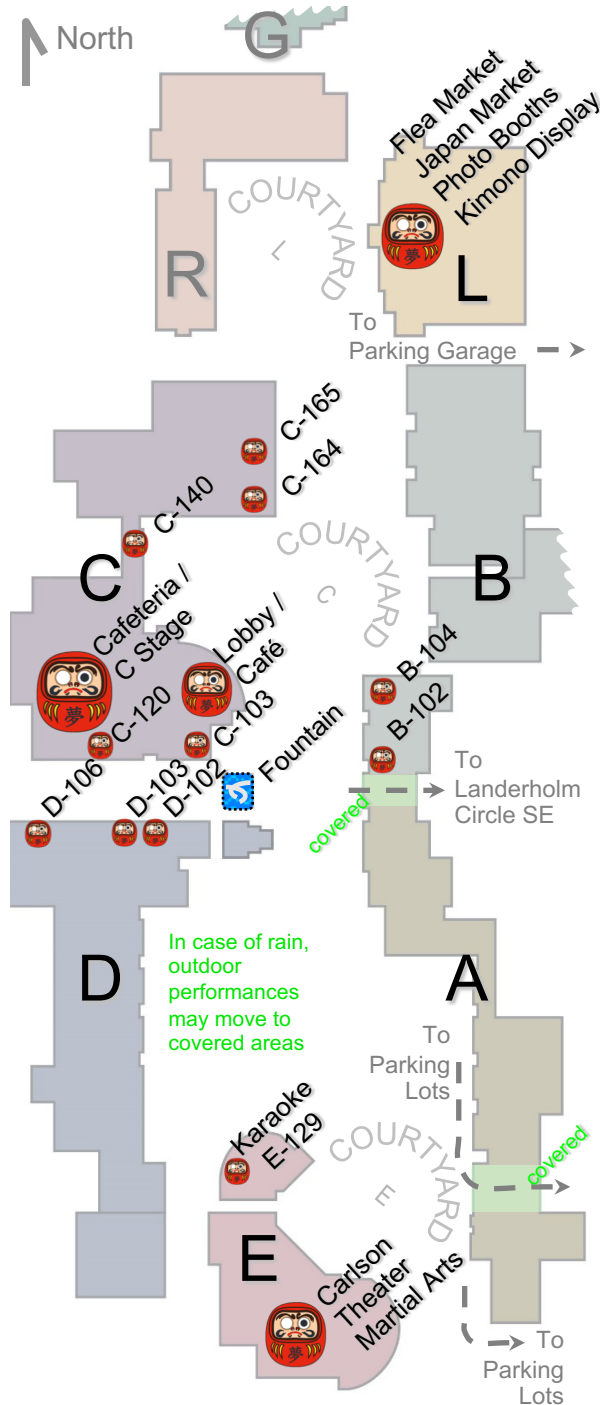

BC Japan Week - Festival Day Program

Schedule of Events

(For all-day exhibits and activities - see reverse)

10:15	Japanese Monsters in Art History	B-102	1:00	Okinawa Taiko+Lion Dance	L-Courtyard*
10:30	JUDO (Martial Arts)	Carlson Theater	1:00	IAIDO (Martial Arts)	Carlson Theater
10:30	First Trip to Japan	C-164	1:30	JODO (Martial Arts)	Carlson Theater
10:30	Dango Cooking Workshop	C-165	1:30	Kabuki: Dance & Shamisen	C-Stage
10:30	Movie: "Light Up Nippon" (日本を照らした奇跡の花火) ~30 mins	B-104	1:30	Tea Ceremony demonstration	D-106
10:30	Storytelling (in Japanese)	D-103	1:45	Japanese Interior Design	D-102
11:00	Miura Daichi-style Dancing	E-Courtyard*	2:00	First Trip to Japan	B-102
11:00	Tea Ceremony demonstration	D-106	2:00	NINJUTSU (Martial Arts)	Carlson Theater
11:00	IAI-BATTOJUTSU (Martial Arts)	Carlson	2:00	The Samurai Secret of Success	C-140
11:15	Government Scholarships	D-102	2:15	Computer Science Education	D-103
11:15	The School of TAIKO	C-Courtyard*	2:15	Shakuhachi (Bamboo Flute)	C-Stage
11:30	2000 Years of Japanese History	C-164	2:30	Dekoboko Taiko	C-Courtyard*
11:30	NAGINATA (Martial Arts)	Carlson Theater	2:30	Dango Cooking Workshop	C-165
11:45	Movie: "Thermae Romae" (テルマエ・ロマエ) ~108 min.	B-104	2:30	Movie: "Light Up Nippon" (日本を照らした奇跡の花火) ~30 mins	B-104
11:45	Storytelling (Japanese)	D-103	2:30	Mimibunko Puppet Show	C-164
12:00	Megumi Preschool Singers	C-Stage	2:30	NAGINATA KORYU (MA)	Carlson Theater
12:00	KENDO (Martial Arts)	Carlson Theater	2:30	Songs of Hope+Evergreen G.C.	C-Stage
12:15	Tea Ceremony demonstration	D-106	3:00	Flower Arrangement Demo	D-106
12:30	Furoshiki Wrapping (20 ppl. max.)	B-102	3:15	Puppet Show (in English)	C-140
12:30	Radiation Lab Report	D-102	3:15	JET Program	D-102
12:30	Dango Cooking Workshop	C-165	3:30	Samurai Undressed Lecture	B-102
12:30	Japanese Monsters in Art History	C-140	3:30	Movie: Life Goes On (一陽来復(いちようらいふく)) ~90 mins	B-104
12:30	Okinawan Music and Dance	C-Stage	4:00	Dango Cooking Workshop	C-165
12:30	NAGINATA vs KENDO	Carlson Theater	4:00	Mimibunko Puppet Show	C-164
12:45	2000 Years of Japanese History	C-164	4:15	Cosplay Costume Contest	C-Stage
1:00	Storytelling (in Japanese)	D-103	4:30	Puppet Show (in English)	C-140

* In case of rain - outdoor performances may move to a covered area (see map)